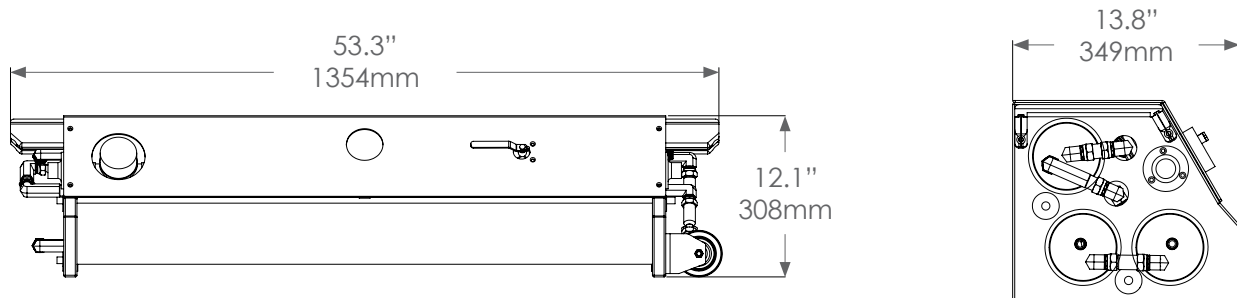

CM² (CLEAR MATE MOBILE)

PURIFY DOCK WATER SOURCES ON THE GO

Model	Run Amps 115V 60HZ	Weight	List Price
CMM1M	10	130 lbs | 59kg	$6,295.00

02/19

A FULL LINE OF WATERMAKER SOLUTIONS
FROM 200 TO 3,400 GPD